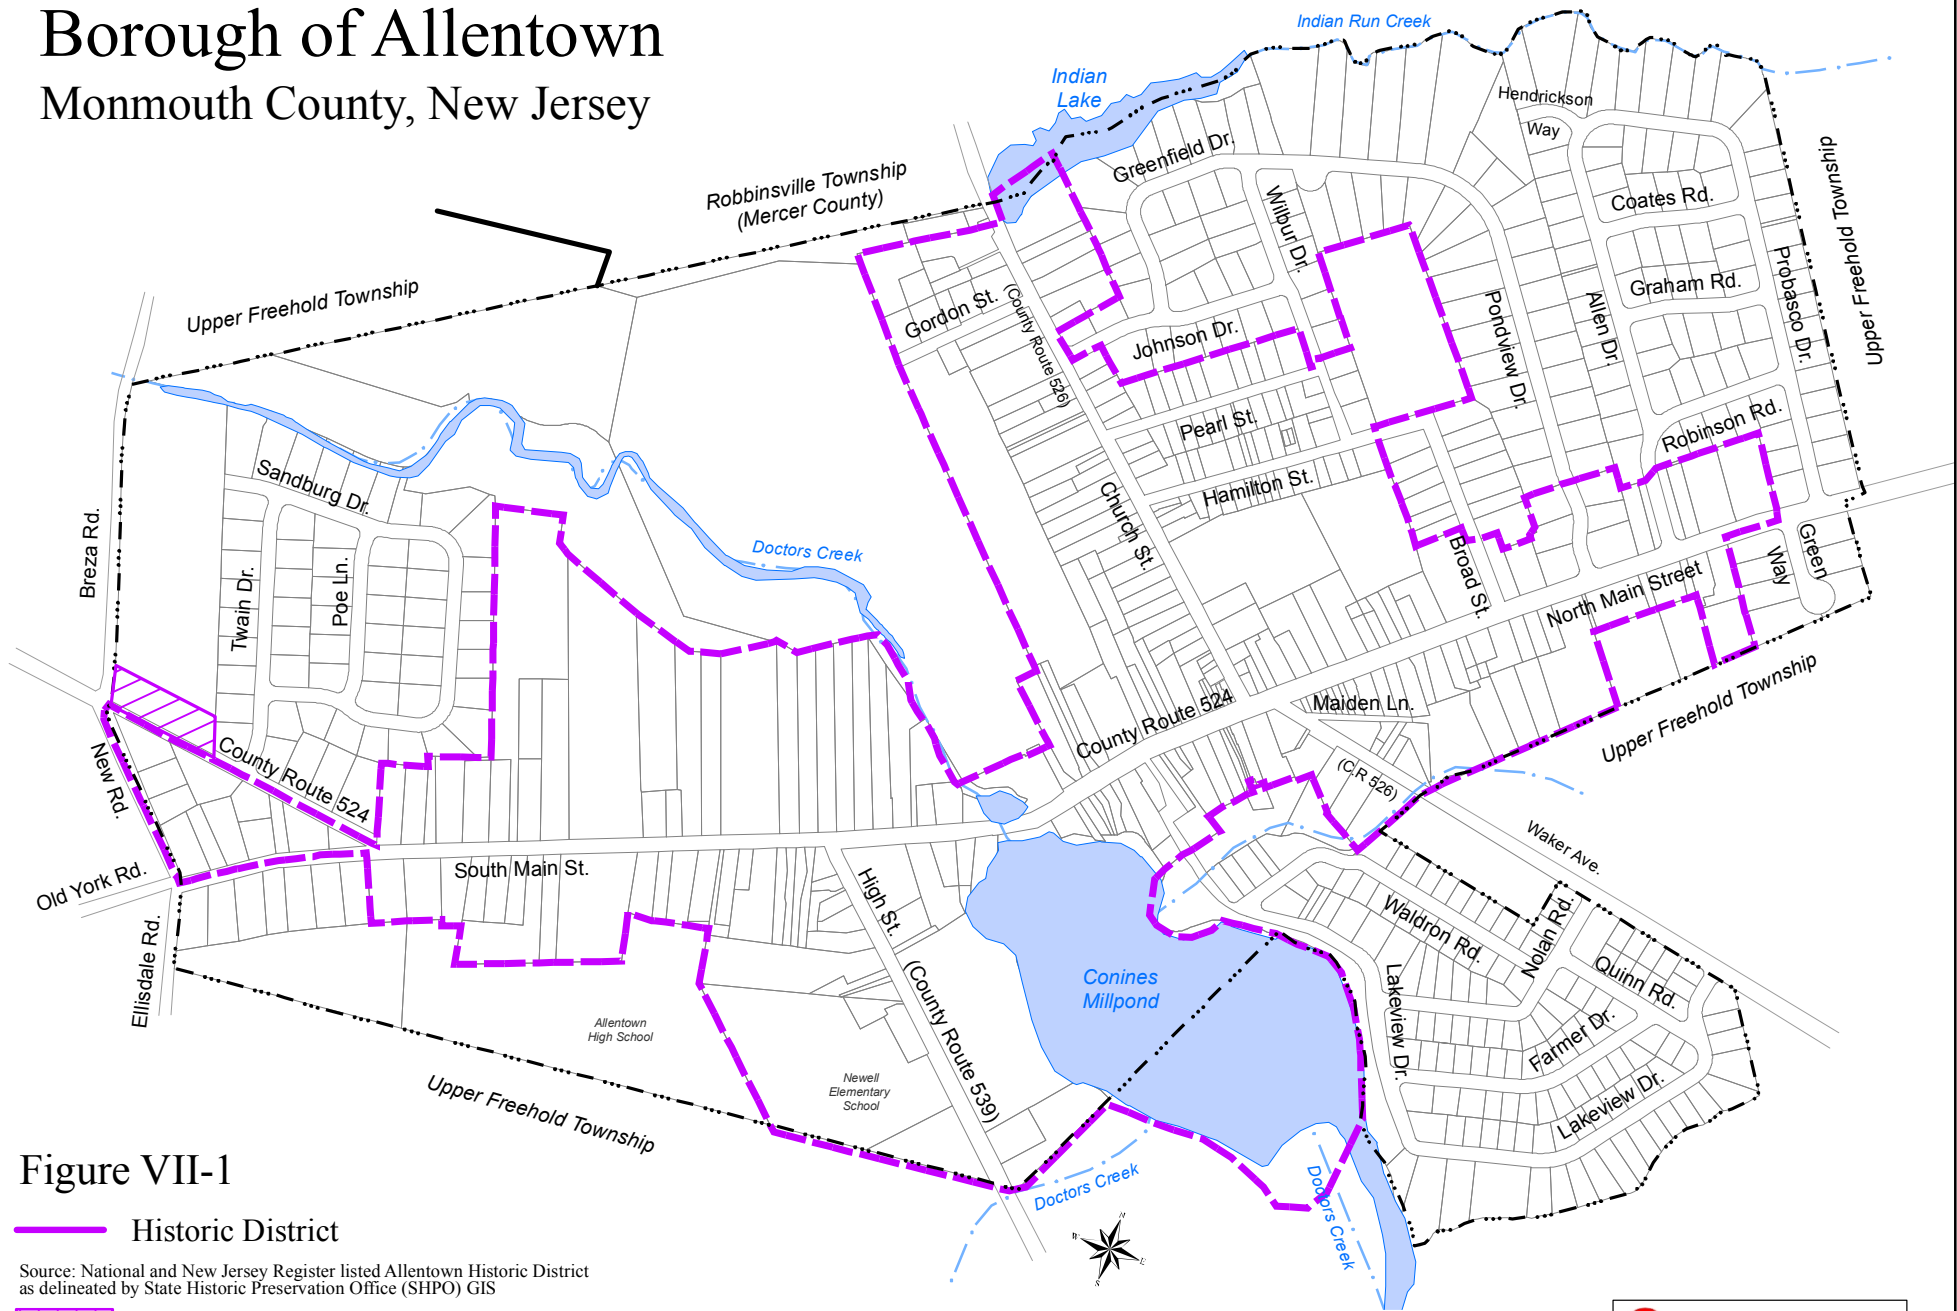

Borough of Allentown

Monmouth County, New Jersey

Figure VII-1

— Historic District

Source: National and New Jersey Register listed Allentown Historic District as delineated by State Historic Preservation Office (SHPO) GIS

▨ Historic District Amendment

Source: NJDEP GIS and Allentown Borough Tax Maps (Dec. 2016)
Prepared: May 3, 2018

THOMAS PLANNING ASSOCIATES, LLC
 Professional Planning and G.I.S. Consultants
 P.O. Box 363
 Brielle, N.J. 08730-0363
 Thomas A. Thomas, P.P. Tel: (732) 223-3215
 tomplanning@aol.com
 T. Andrew Thomas, P.P., A.I.C.P. Tel: (732) 556-6711
 andyplanning@aol.com